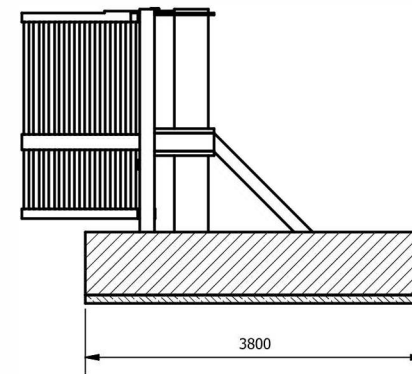

Terra V-Gate

PAS 68 Impact tested
7.5T @ 50kph

FRONTIER PITTS LTD
CROMPTON HOUSE . CROMPTON WAY
CRAWLEY . WEST SUSSEX . RH10 9QZ
TEL: +44 (0) 1293 548 301
FAX: +44 (0) 1293 560 560
EMAIL: contracts@frontierpitts.com
WEB: www.frontierpitts.com

TITLE: Terra V-Gate
Installation Layout

DRAWING NUMBER: 6250-00S-01 SALESv1

DRAWN: B.K NOT TO SCALE DIMENSIONS IN MM

SALES DRAWINGS
FOR INFORMATION ONLY, NOT FOR CONSTRUCTION
COPYRIGHT OF FRONTIER PITTS LTD