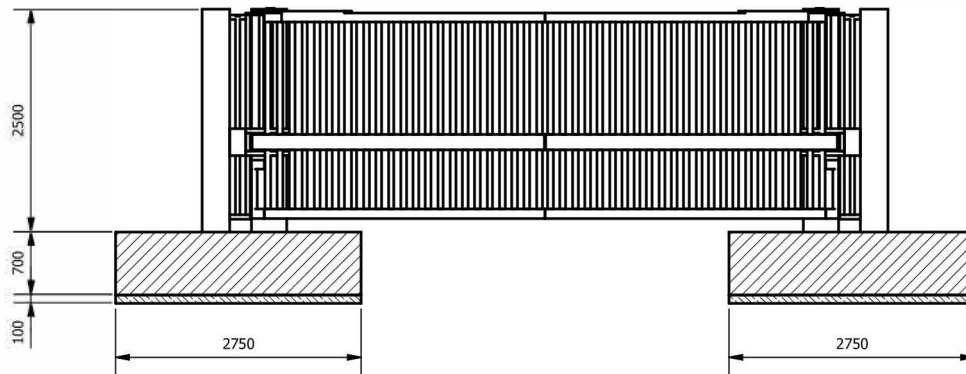

# Terra V-Gate

PAS 68 Impact tested  
7.5T @ 50kph

FRONTIER PITTS LTD  
CROMPTON HOUSE . CROMPTON WAY  
CRAWLEY . WEST SUSSEX . RH10 9QZ  
TEL: +44 (0) 1293 548 301  
FAX: +44 (0) 1293 560 560  
EMAIL: [contracts@frontierpitts.com](mailto:contracts@frontierpitts.com)  
WEB: [www.frontierpitts.com](http://www.frontierpitts.com)

TITLE: Terra V-Gate  
Installation Layout

DRAWING NUMBER: 6250-00S-01 SALESv1

DRAWN: B.K NOT TO SCALE DIMENSIONS IN MM

SALES DRAWINGS  
FOR INFORMATION ONLY, NOT FOR CONSTRUCTION  
COPYRIGHT OF FRONTIER PITTS LTD