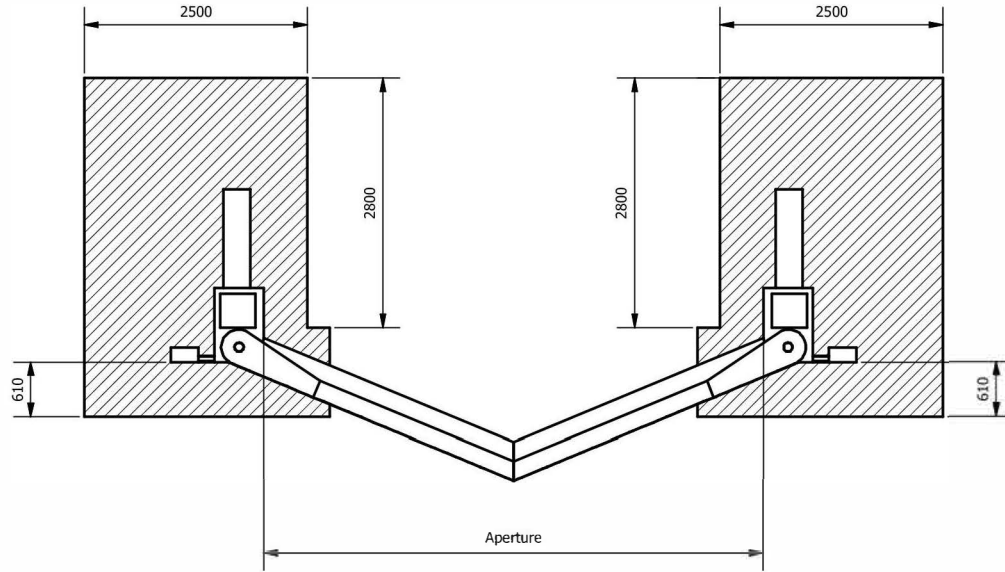

# Terra V-Gate

PAS 68 Impact tested  
7.5T @ 50kph

FRONTIER PITTS LTD  
CROMPTON HOUSE . CROMPTON WAY  
CRAWLEY . WEST SUSSEX . RH10 9QZ  
TEL: +44 (0) 1293 548 301  
FAX: +44 (0) 1293 560 560  
EMAIL: [contracts@frontierpitts.com](mailto:contracts@frontierpitts.com)  
WEB: [www.frontierpitts.com](http://www.frontierpitts.com)

TITLE: Terra V-Gate  
Installation Layout

DRAWING NUMBER: 6250-00S-01 SALESv1

DRAWN: B.K NOT TO SCALE DIMENSIONS IN MM

SALES DRAWINGS  
FOR INFORMATION ONLY, NOT FOR CONSTRUCTION  
COPYRIGHT OF FRONTIER PITTS LTD