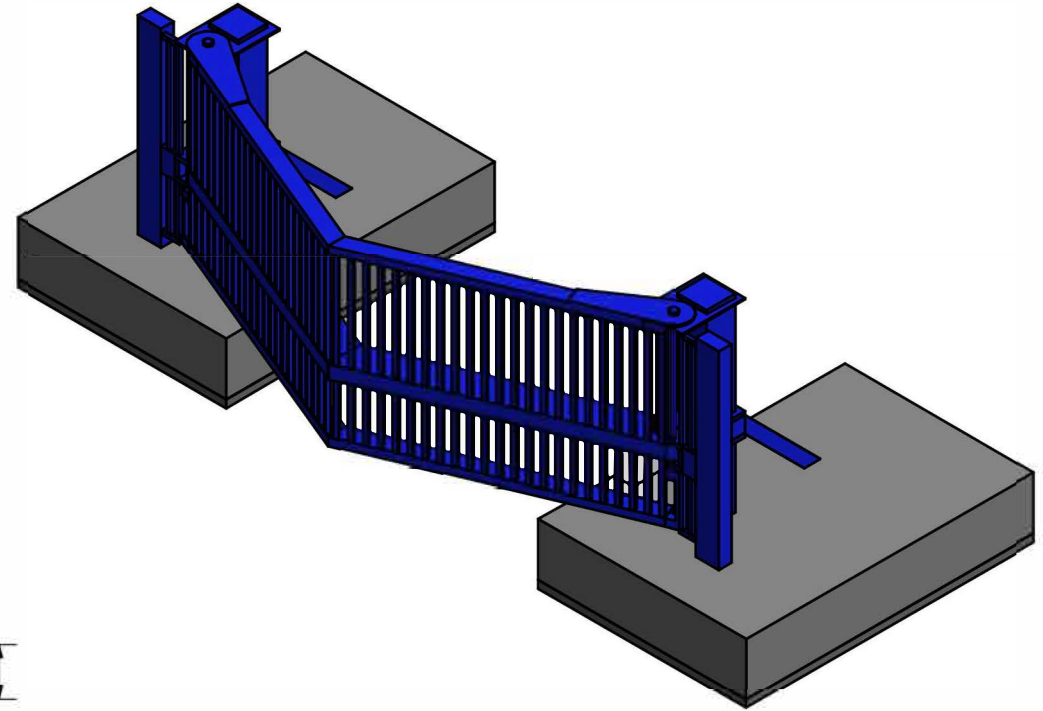

# Terra V-Gate

PAS 68 Impact tested  
7.5T @ 50kph

FRONTIER PITTS LTD  
CROMPTON HOUSE . CROMPTON WAY  
CRAWLEY . WEST SUSSEX . RH10 9QZ  
TEL: +44 (0) 1293 548 301  
FAX: +44 (0) 1293 560 560  
EMAIL: [contracts@frontierpitts.com](mailto:contracts@frontierpitts.com)  
WEB: [www.frontierpitts.com](http://www.frontierpitts.com)

TITLE: Terra V-Gate  
Installation Layout

DRAWING NUMBER: 6250-00S-01 SALESv1

DRAWN: B.K NOT TO SCALE DIMENSIONS IN MM

SALES DRAWINGS  
FOR INFORMATION ONLY, NOT FOR CONSTRUCTION  
COPYRIGHT OF FRONTIER PITTS LTD