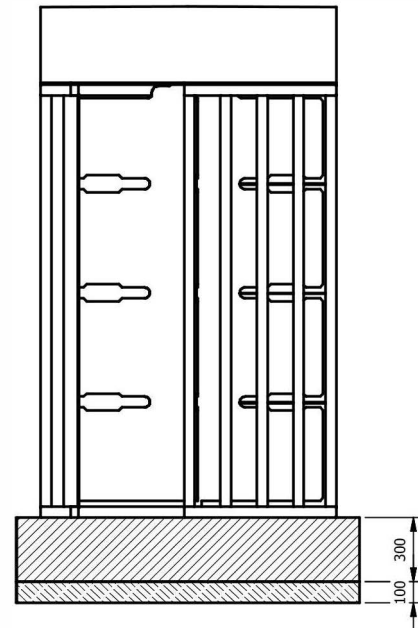

View from Secure Side