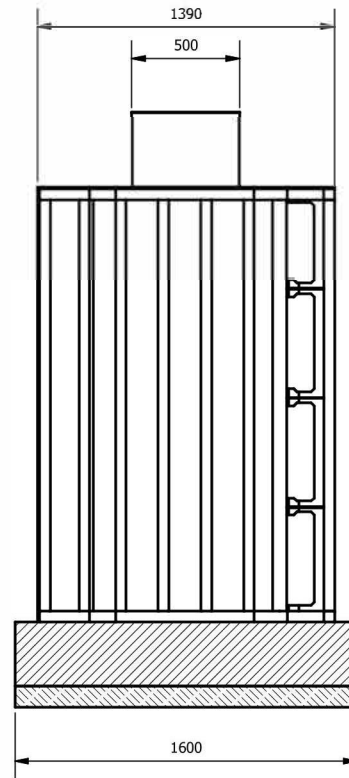

View from Side