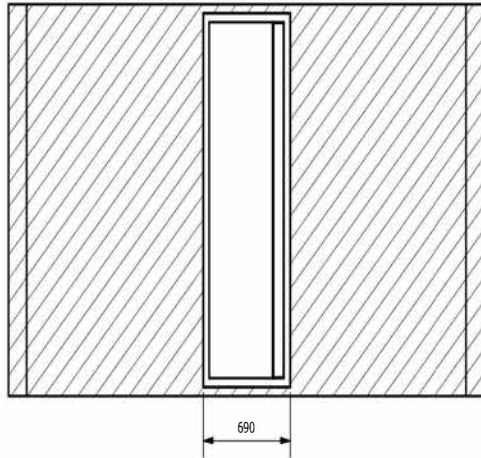

Rising Kerb

**FRONTIER
PITTS**

FRONTIER PITTS LTD
CROMPTON HOUSE . CROMPTON WAY
CRAWLEY . WEST SUSSEX . RH10 9QZ
TEL: +44 (0) 1293 548 301
FAX: +44 (0) 1293 560 560
EMAIL: contracts@frontierpitts.com
WEB: www.frontierpitts.com

TITLE: Rising Kerb
Installation Layout

DRAWING NUMBER: S RHM-01S ALES v1

DRAWN: bernie NOT TO SCALED IMENSI0NBN MM

SALES DRAWINGS
FOR INFORMATION ONLY, NOT FOR CONSTRUCTION
COPYRIGHT OF FRONTIER PITTS LTD