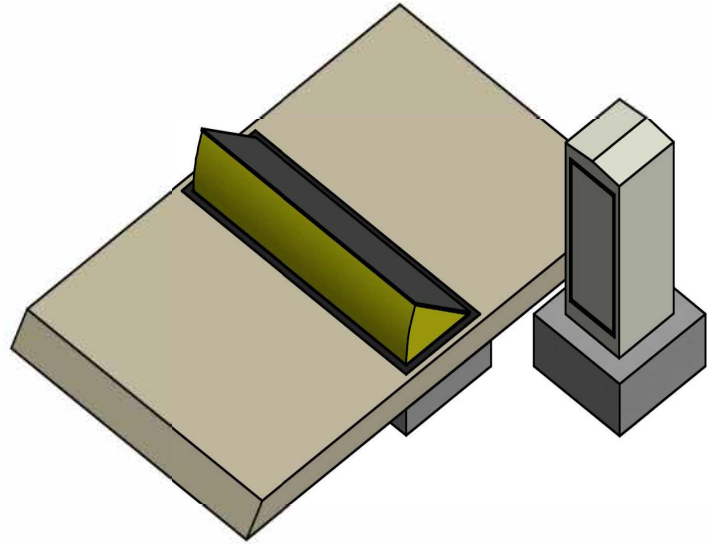

Rising Kerb

**FRONTIER
PITTS**

FRONTIER PITTS LTD
CROMPTON HOUSE . CROMPTON WAY
CRAWLEY . WEST SUSSEX . RH10 9QZ
TEL: +44 (0) 1293 548 301
FAX: +44 (0) 1293 560 560
EMAIL: contracts@frontierpitts.com
WEB: www.frontierpitts.com

TITLE: Rising Kerb
Installation Layout

DRAWING NUMBER: S RHM-01S ALES v1

DRAWN: bernie NOT TO SCALED IMENSI0NBN MM

SALES DRAWINGS
FOR INFORMATION ONLY, NOT FOR CONSTRUCTION
COPYRIGHT OF FRONTIER PITTS LTD