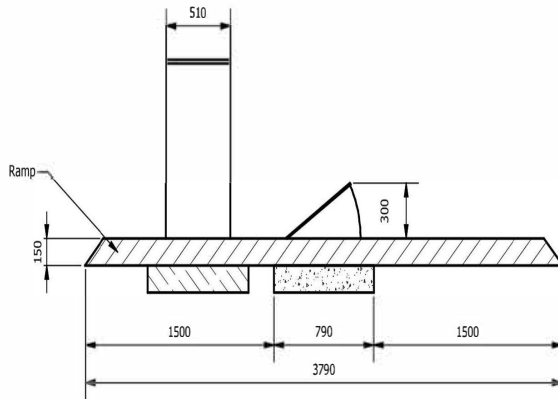

Rising Kerb

**FRONTIER
PITTS**

FRONTIER PITTS LTD
CROMPTON HOUSE . CROMPTON WAY
CRAWLEY . WEST SUSSEX . RH10 9QZ
TEL: +44 (0) 1293 548 301
FAX: +44 (0) 1293 560 560
EMAIL: contracts@frontierpitts.com
WEB: www.frontierpitts.com

TITLE: Rising Kerb
Installation Layout

DRAWING NUMBER: S RHM-01S ALES v1

DRAWN: bernie NOT TO SCALED IMENSI0NBN MM

SALES DRAWINGS
FOR INFORMATION ONLY, NOT FOR CONSTRUCTION
COPYRIGHT OF FRONTIER PITTS LTD