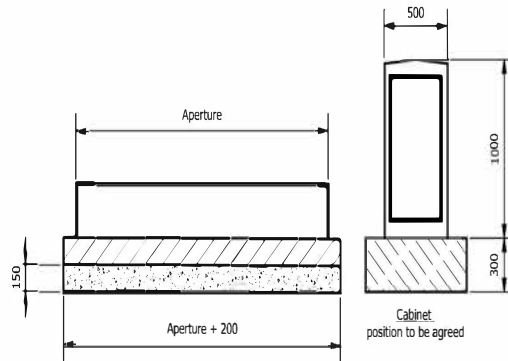

Rising Kerb

**FRONTIER
PITTS**

FRONTIER PITTS LTD
CROMPTON HOUSE . CROMPTON WAY
CRAWLEY . WEST SUSSEX . RH10 9QZ
TEL: +44 (0) 1293 548 301
FAX: +44 (0) 1293 560 560
EMAIL: contracts@frontierpitts.com
WEB: www.frontierpitts.com

TITLE: Rising Kerb
Installation Layout

DRAWING NUMBER: S RHM-01S ALES v1

DRAWN: bernie NOT TO SCALED IMENSI0NBN MM

SALES DRAWINGS
FOR INFORMATION ONLY, NOT FOR CONSTRUCTION
COPYRIGHT OF FRONTIER PITTS LTD