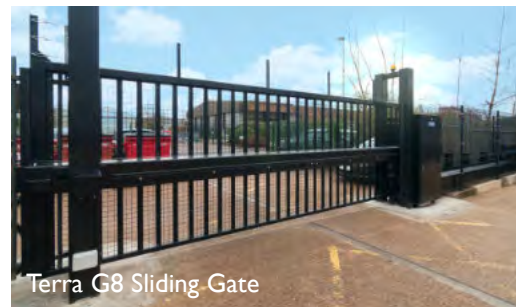

Terra Bi-fold Gate
Certified to LPS 1175: Issue 8
Security Rating B3 (SR2)
Certificate Number C1059d-02
Certified to IWA14-1:2013
Rating V77200(N2A)48/90.02
Certificate Number C1059e-01

FRONTIER PITTS - HOSTILE VEHICLE MITIGATION

ANTI TERRA RANGE

IWA 14 & PAS 68 GATES

Terra Bi-folding Gates, Terra Sliding Cantilevered Gates, Terra V Gates, Terra Swing Gates

Terra Bi-folding Gate

- IWA 14 & LPS1175 Terra Bi-folding Gate
7.2t @ 48kph/30mph
- IWA 14 Terra G8 Sliding Cantilevered Gate
7.2t @ 64kph/40mph PSSA Verified
- PAS 68 Terra Sliding Cantilevered Gate
7.5t @ 50mph/80kph PSSA Verified
- PAS 68 Terra Gate (tracked) 7.5t @ 50mph/80kph
Successfully impact tested in fully closed & half open positions.
Fully functional after tests.
- PAS 68 Terra V Gate 7.5t @ 50mph/80kph PSSA Verified
- IWA 14 Terra 180° Hinged Gate 7.2t @ 30mph/48kph
- IWA 14 Terra Ultimate 180° Hinged Gate
7.2t @ 50mph/80kph

Terra Sliding Gate

Terra G8 Sliding Gate

Terra V Gate

IWA 14 & PAS 68 BARRIERS

Compact Terra Barrier, Terra Ultimate Barrier & Terra 180 Swing Barriers

- PAS 68 Compact Terra Barrier
3.5t @ 30mph/48kph
 - PAS 68 Terra Ultimate Barrier
7.5t @ 50mph/80kph
 - IWA 14 Terra 180° Swing Barrier
7.2t @ 30mph/48kph &
Terra Ultimate 180° Swing Barrier
7.2t @ 50mph/80kph
- Shallow Embedment Depths