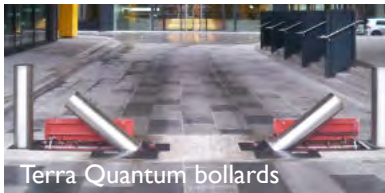

IWA 14 & PAS 68 BOLLARDS

Retractable/Rising & Static Bollards

Painted finish bollards

Terra Galaxy bollards

Jupiter bollards

Terra Quantum bollards

Rising Terra Universal Bollards

- IWA 14 Rising Terra Universal Bollards
7.2t @ 50mph/80kph
- IWA 14 Rising Terra Galaxy Bollards
7.2t @ 30mph/48kph
- PAS 68 Rising Terra Quantum Bollards
7.5t @ 30mph/48kph
- PAS 68 Rising Terra Saturn Bollards
7.5t @ 50mph/80kph