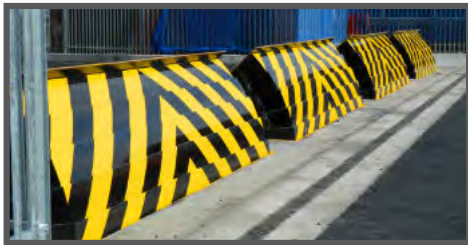

FRONTIER PITTS - HOSTILE VEHICLE MITIGATION

ANTI TERRA RANGE